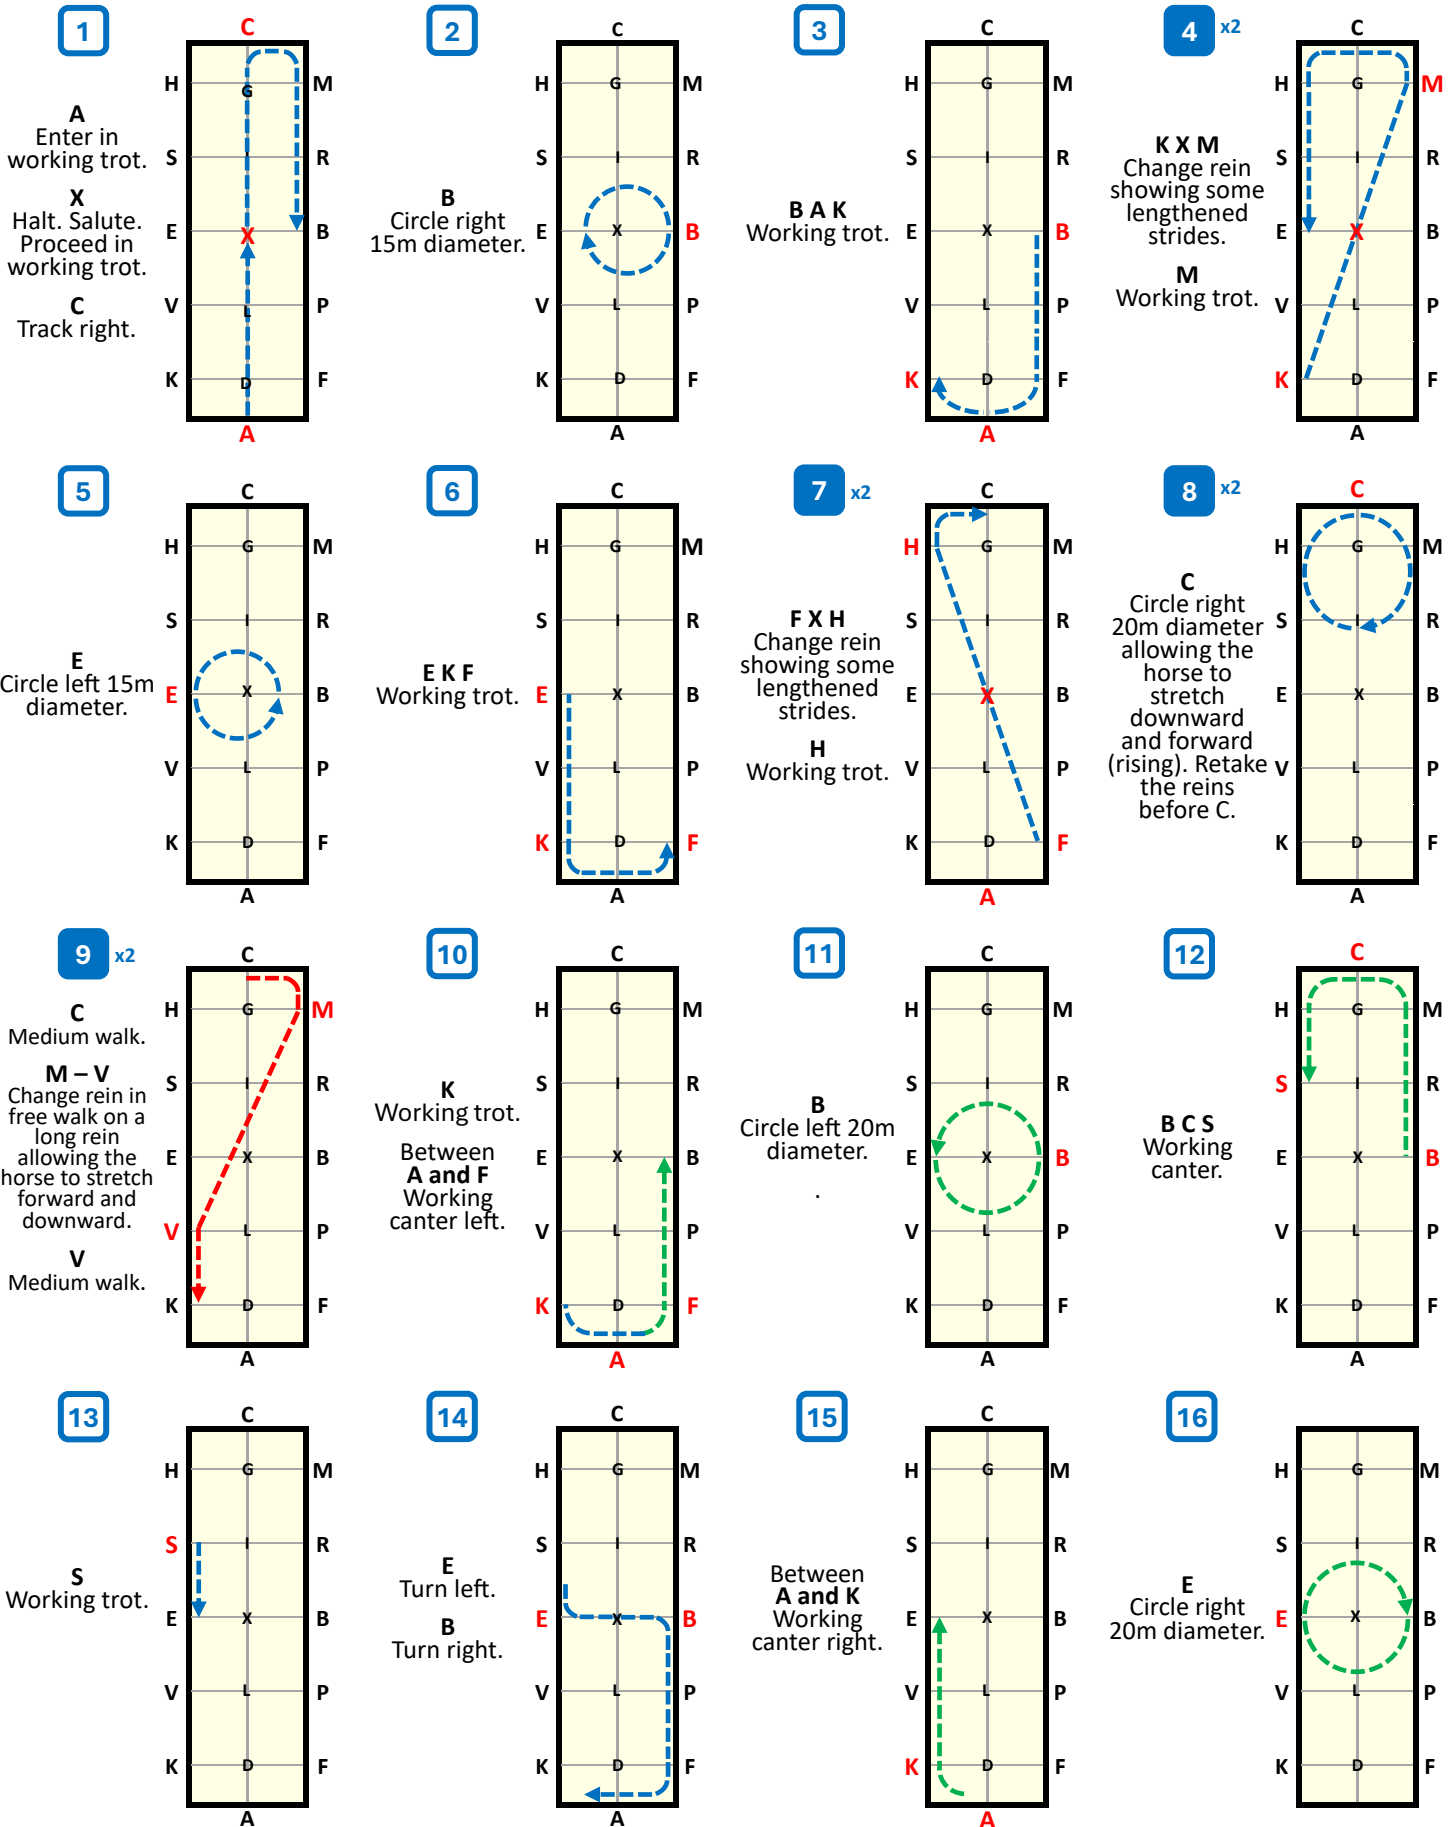

Test 3.2

Effective September 2020

Test diagrams are an aid only and should be read in conjunction with the official HRCAV tests, which take precedence.

©HRCAV Inc.

Walk - - - - - Trot - - - - - Canter - - - - -

Test 3.2 continued.

17

18

19

Leave arena in walk on long rein at A