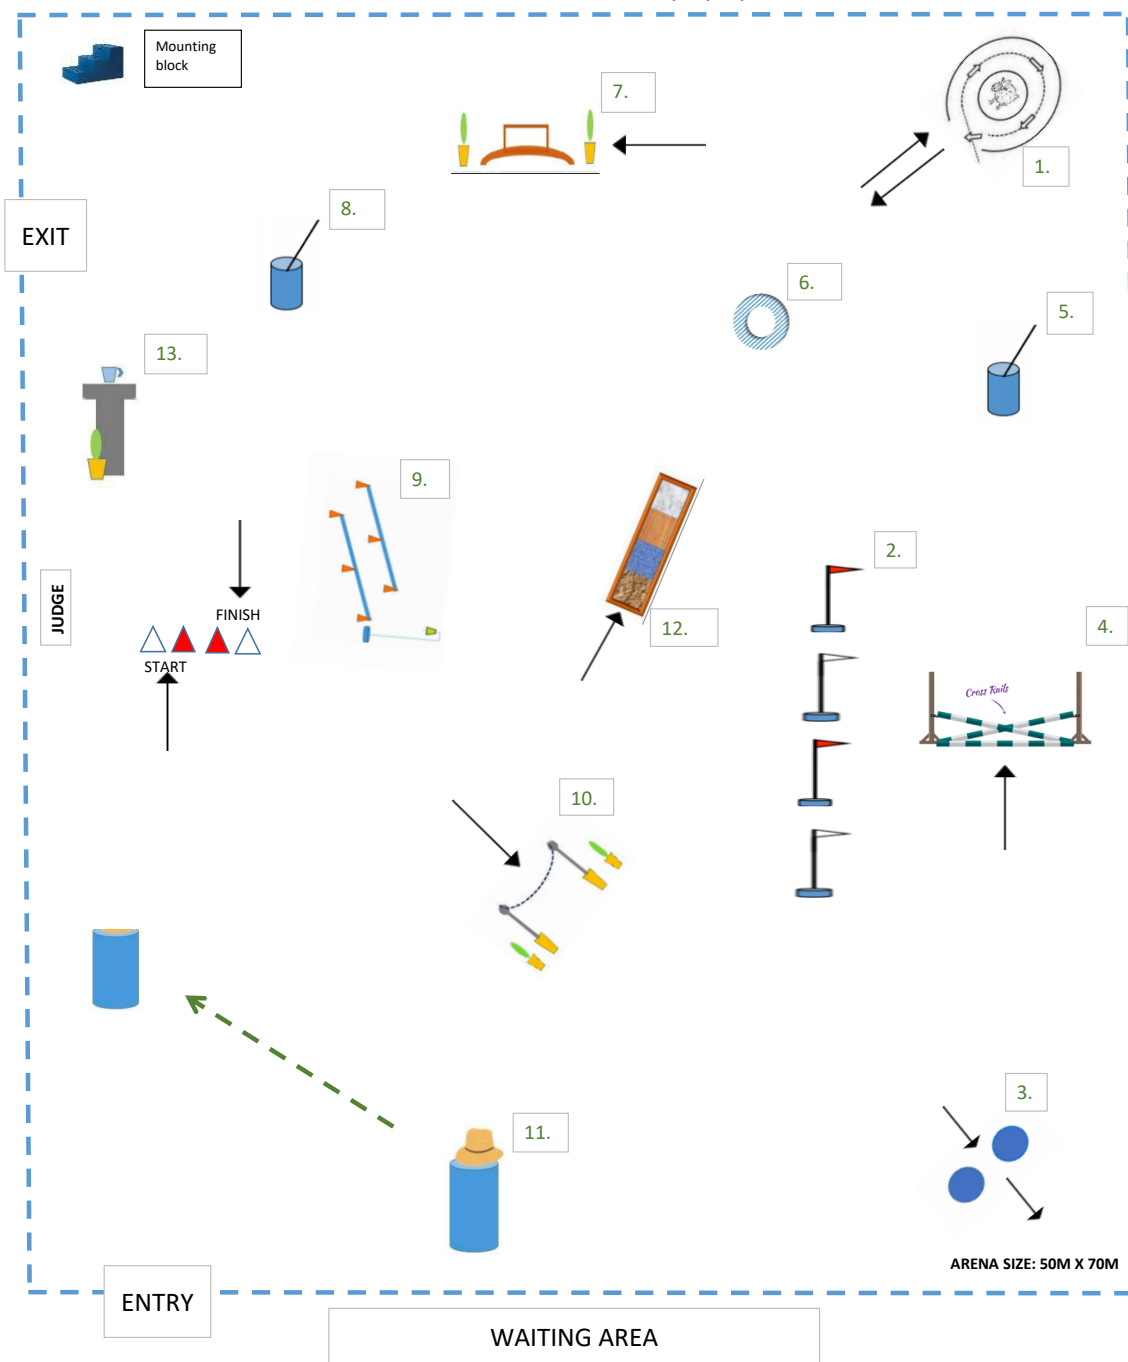

Colac and District Adult Riding Club
STYLE AND SPEED - 3PE LEVELS 3 / 2 / 1 / ADV

Obstacles for 3PE Course

LEVEL 3-2-1-ADV

- 1 Stock Pen: Style - Clockwise first, Anticlockwise second; Speed - Anticlockwise only
- 2 Single Slalom
- 3 2 Barrels: Style-Left Barrel First: Speed-Right Barrel First
- 4 Jump - max 60cm
- 5 Pole Pick Up
- 6 Ring
- 7 Bridge
- 8 Pole Drop Off
- 9 Bell Corridor
- 10 Gate
- 11 Move Item
- 12 Varied Footing
- 13 Jug - Style only