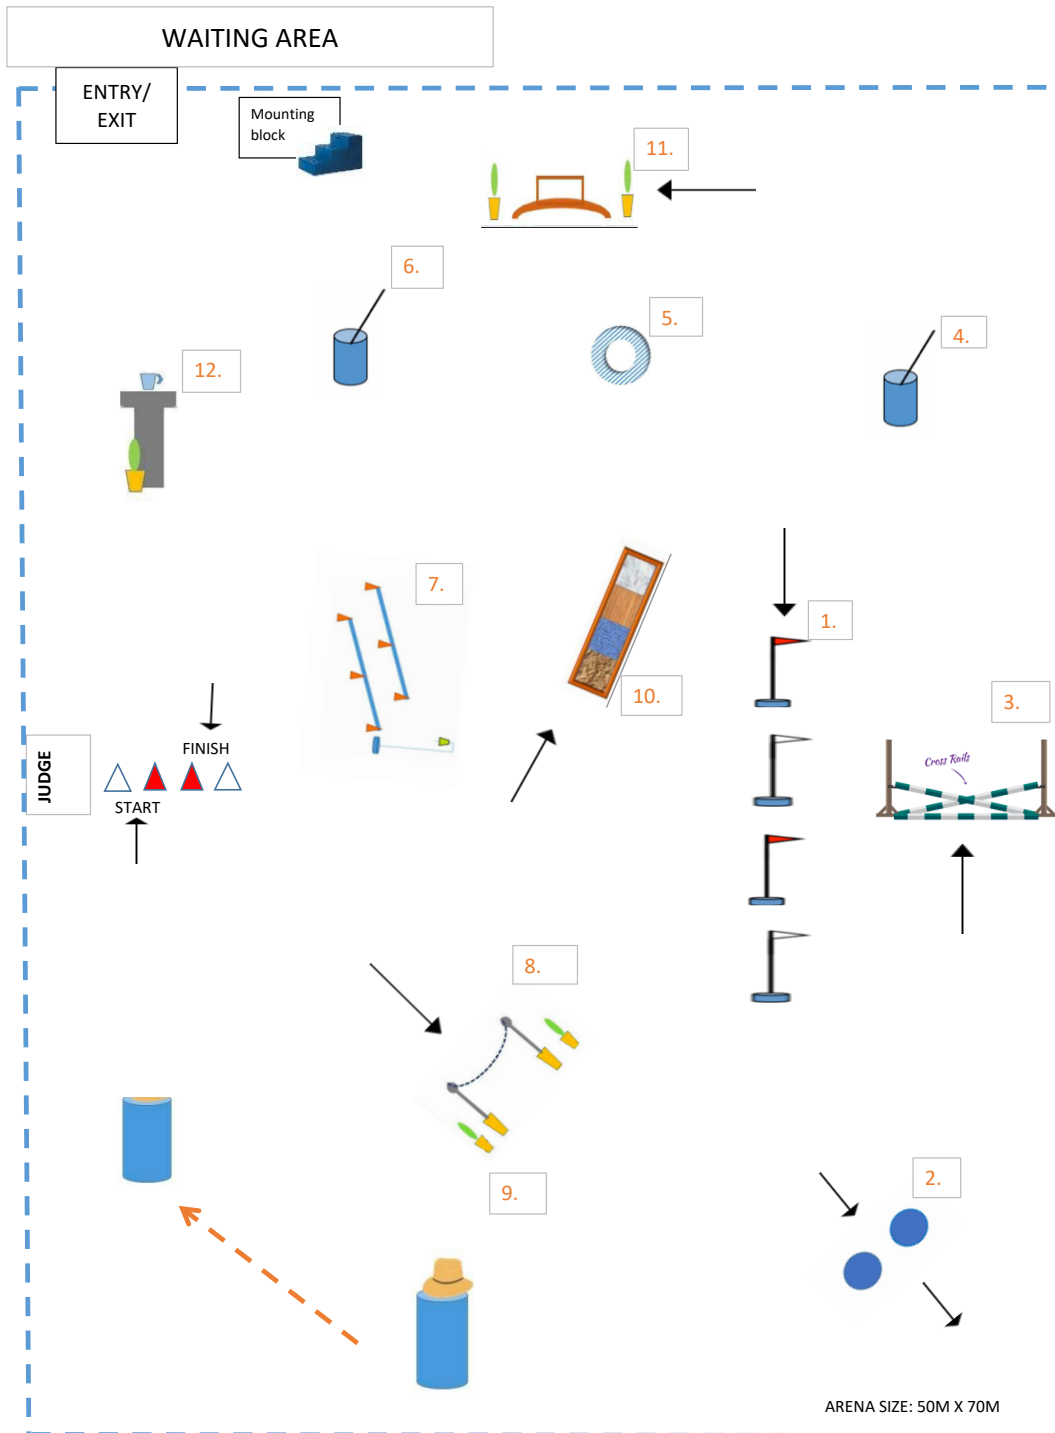

Colac and District Adult Riding Club
 STYLE AND SPEED - 3PE LEVELS 4 / 5

ARENA SIZE: 50M X 70M

Obstacles for 3PE Course

LEVEL 4-5

- 1 Single Slalom
- 2 2 Barrels: Style-Left Barrel First: Speed-Right Barrel First
- 3 Jump - max 45cm
- 4 Pole Pick Up
- 5 Ring
- 6 Pole Drop Off
- 7 Bell Corridor
- 8 Gate
- 9 Move Item
- 10 Varied Footing
- 11 Bridge
- 12 Jug - Style only