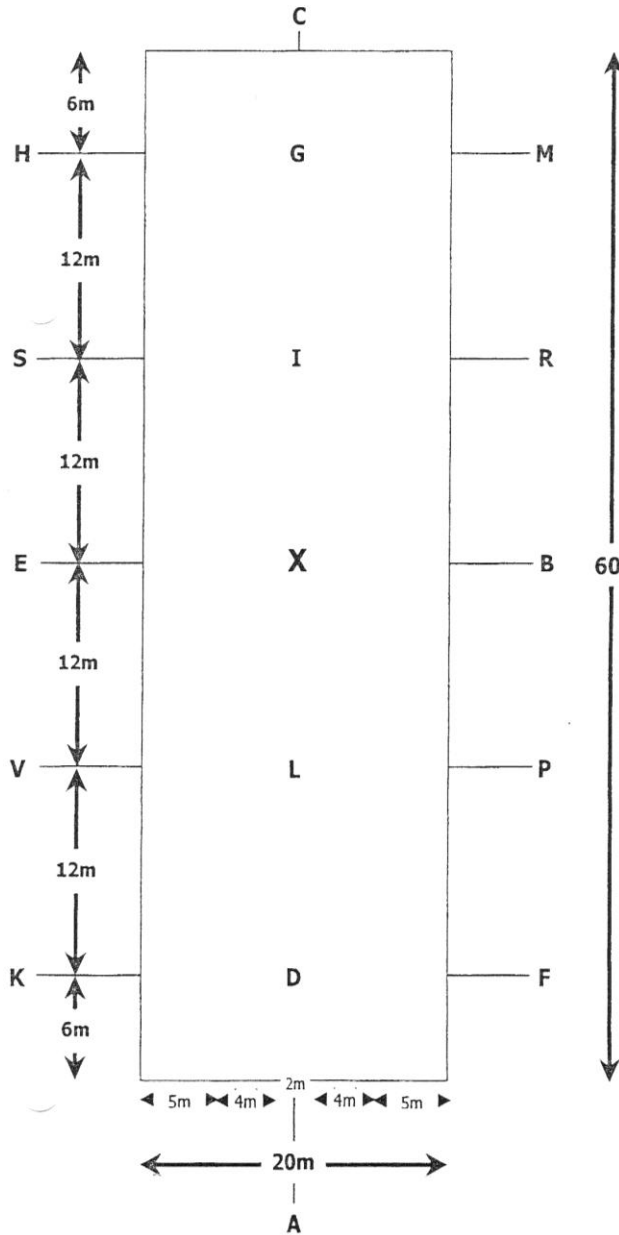

HORSE RIDING CLUBS ASSOCIATION of VICTORIA INC.

PLANS OF DRESSAGE ARENAS

Plan of 60 metres x 20 metres Arena

Plan of 40 metres x 20 metres Arena